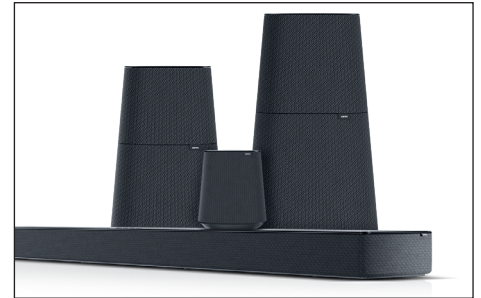

Expandable ecosystem.

The Loewe multi.room amp is part of an extensive ecosystem of audio products within the Loewe klang system, supporting numerous audio streaming services and sources.

Expand the audio setup with compatible products, system components and AoD content, creating a comprehensive and customized audio experience that suits any unique preferences and needs – whether for multiroom audio or multichannel home cinema or even both seamlessly at the same time!

reddot winner 2022

"The way the multi.room amp fired up the Monitor Audio Silver 300 7G floorstanding speakers to sonic peak performance was simply impressive."

HiFi-IFAs.de, 10. October 2023

"The smart amplifier offers exciting options such as loop-through points and a mono bridge."

FIDELITY Magazin Nr. 70, 06/2023